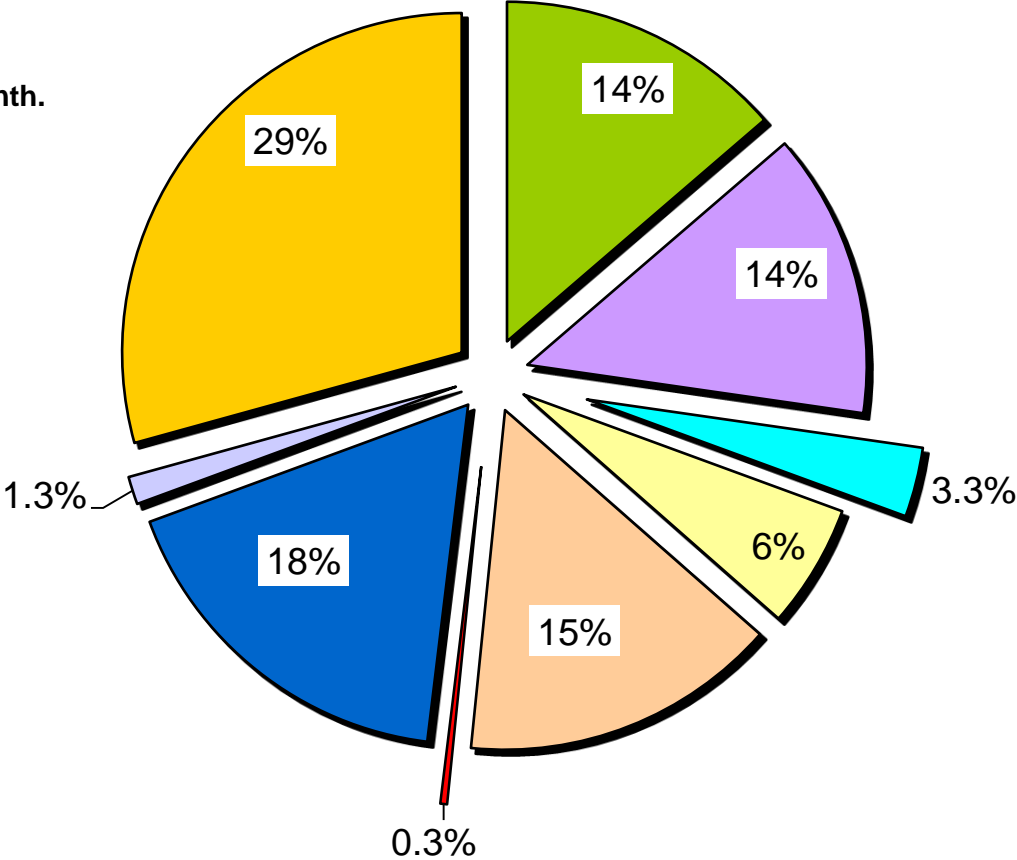

TOTAL QC / N.G.O from Jan 1997 to December 2016

N TOTAL = 162121
AVERAGE: 676 / Month.

- AMI
- MHD
- Mae -Tao
- IRC
- MSF+Epicentre
- ARC
- CROSS-BORDER
- OTHERS
- SMRU